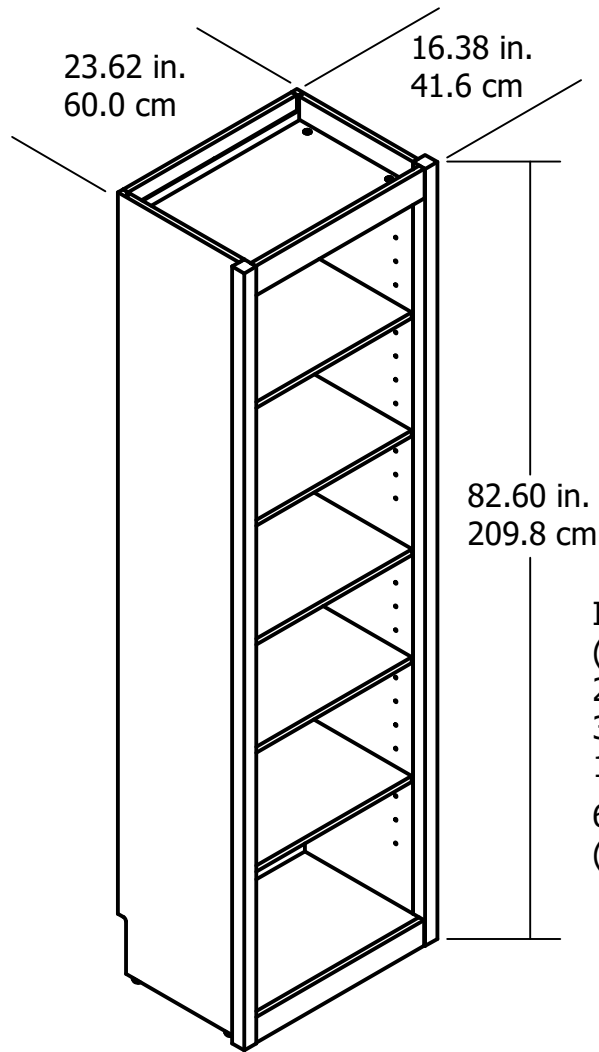

# 5811

Interior Storage dimensions:  
(3) storage spaces (adj heights)  
20.71 in. (52.6 cm) W  
38.09 in. (96.7 cm) H  
13.78 in. (35.0 cm) D  
6.29 cubic feet  
(upper and lower section)

Overall Product Size:  
23.62"W x 16.38"D x 82.60"H  
60.0cm W x 41.6cm D x 209.8cm H

Wood Breakdown: 95%  
Total storage: 12.58 cubic feet

Maximum Weight Capacities  
Unit Weight: 90 lbs. (40.8 kg)