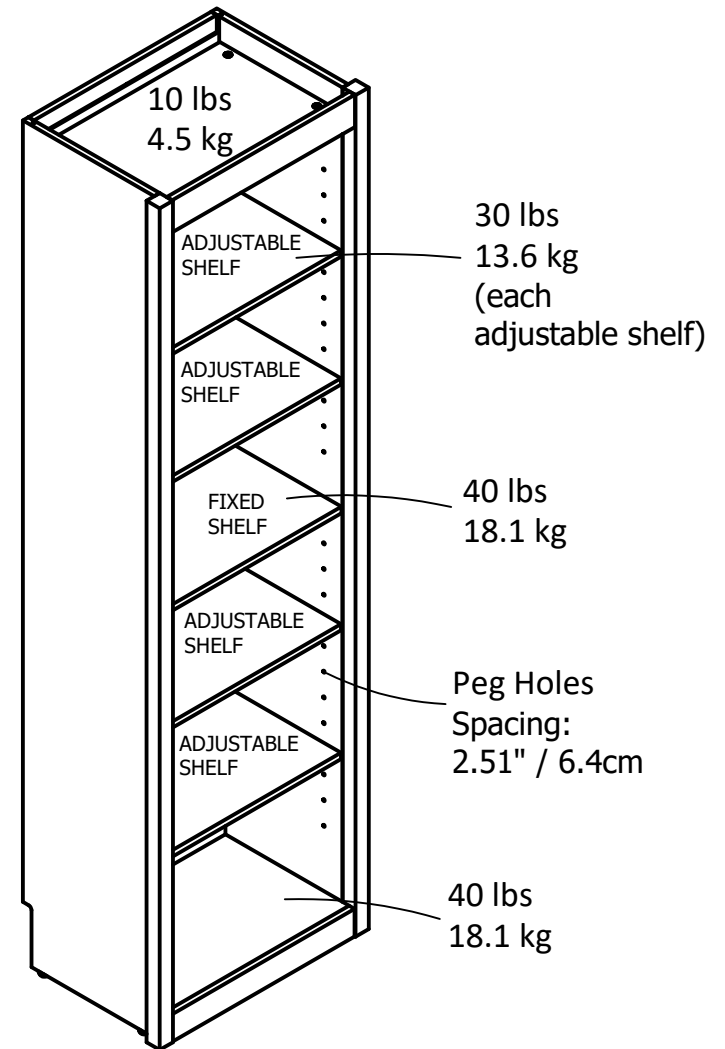

# 5811

Interior Storage dimensions:  
(3) storage spaces (adj heights)  
20.71 in. (52.6 cm) W  
38.09 in. (96.7 cm) H  
13.78 in. (35.0 cm) D  
6.29 cubic feet  
(upper and lower section)

Overall Product Size:  
23.62"W x 16.38"D x 82.60"H  
60.0cm W x 41.6cm D x 209.8cm H

Wood Breakdown: 95%  
Total storage: 12.58 cubic feet

Maximum Weight Capacities  
Unit Weight: 90 lbs. (40.8 kg)